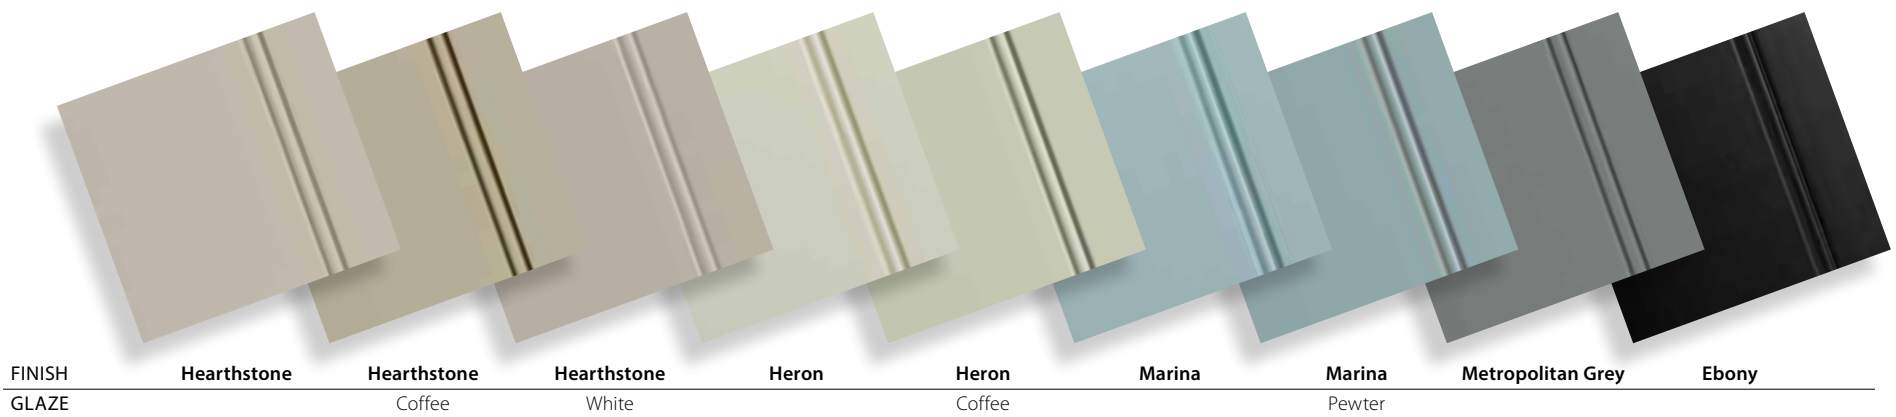

FINISH	Antique White	Arctic White	Cadet Grey	Cadet Grey	Cadet Grey	Canyon	Canyon	Chesapeake	Chesapeake
GLAZE		Onyx Pinstripe		Coffee	Pewter		Coffee		Caramel

FINISH	Crystal White	Crystal White	Crystal White	Designer White	Designer White	Frosty White	Frosty White	Frosty White	Frosty White
GLAZE		Coffee	Pewter		Chai		Coffee	Oyster	Pewter

FINISH	Hearthstone	Hearthstone	Hearthstone	Heron	Heron	Marina	Marina	Metropolitan Grey	Ebony
GLAZE		Coffee	White		Coffee		Pewter		